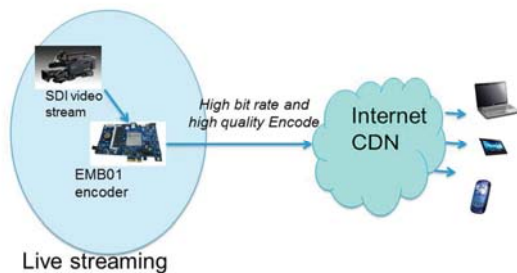

MPPA® is a cost effective and low power solution for video live encoding from the camera to the multi-screen client via the internet or the content distribution network (CDN).

## HEVC Encoding solutions on the MPPA® MANYCORE

For live encoding from a source camera to the content distribution network, Kalray offers an extremely low power Video system. An optimized HEVC coding engine is available on the MPPA®-256. Customizable pre-analysis steps (including rate control and pre-filtering) are executed on a host processor. The EMB01 video system can take native SDI, or HDMI inputs.